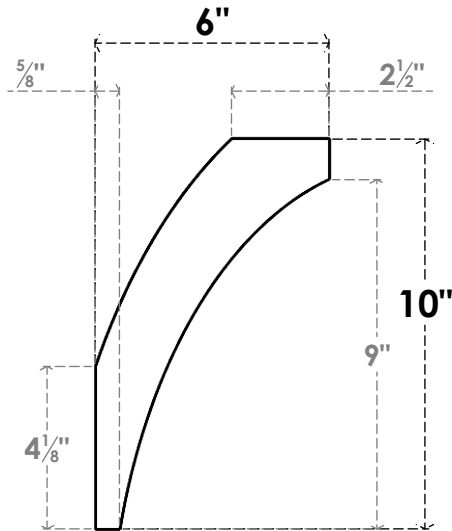

ITEM NUMBER: BRCPC060X06000X10000THR

6"W X 6"D X 10"H THORTON ARCHITECTURAL GRADE PVC CLOSED KNEE BRACE

SIDE PROFILE

FRONT PROFILE

ISOMETRIC

EKENA MILLWORK
2300 WEST MAIN ST.
CLARKSVILLE, TX 75426
TOLL FREE: 866-607-0453
WWW.EKENAMILLWORK.COM