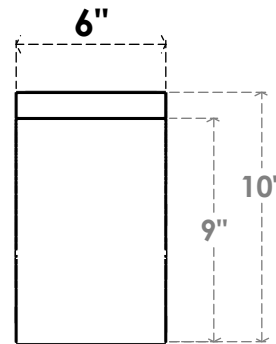

ITEM NUMBER: BRCPC060X06000X10000THR

6"W X 6"D X 10"H THORTON ARCHITECTURAL GRADE PVC CLOSED KNEE BRACE

SIDE PROFILE

FRONT PROFILE

ISOMETRIC

EKENA MILLWORK
2300 WEST MAIN ST.
CLARKSVILLE, TX 75426
TOLL FREE: 866-607-0453
WWW.EKENAMILLWORK.COM